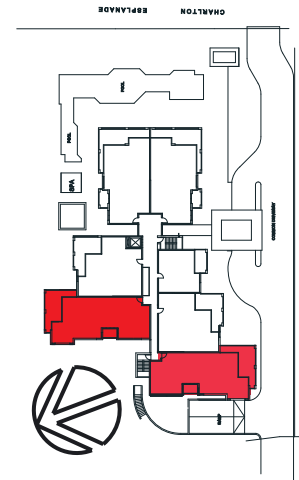

Typical Unit Type C – 3 bedroom + 2 bathroom

	Internal Area sqm	Balcony/Courtyard sqm	Total Area sqm
Unit 4*	128	94	222
Unit 5* (mirror image)	127	89	216
Units 10, 17, 24, 31	128	31	159
Units 11, 18, 25, 32 (mirror image)	127	32	159

(* Note: Unit varies due to balcony/courtyard area)

Typical Unit Type C – 3 bedroom + 2 bathroom

*Furniture not included. Areas approximate only.